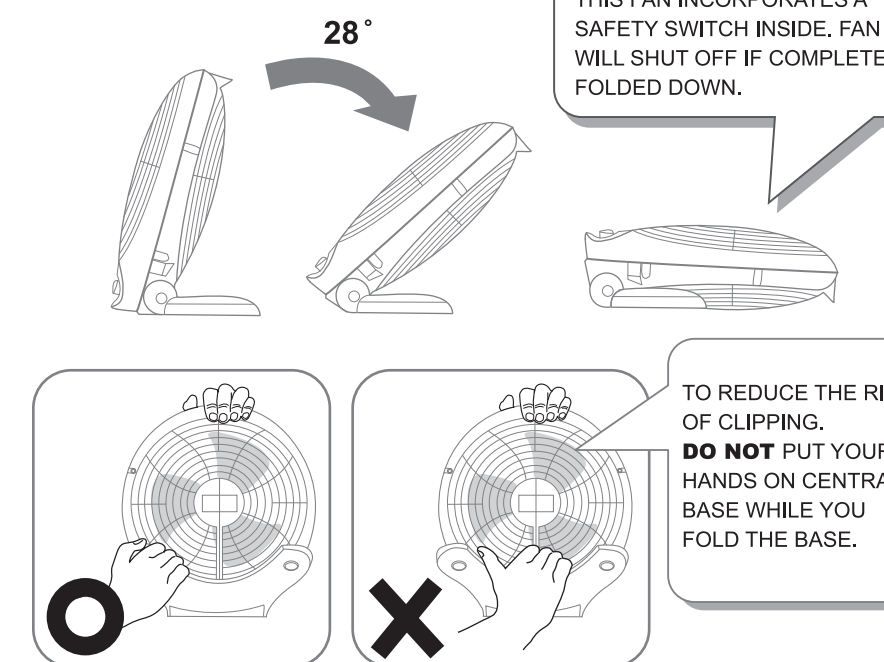

CAUTION:

THE ANGLE OF THE FAN BASE CAN BE ADJUSTED.
THE LIMIT IS 28 DEGREE DOWN.

SETUP

Your Fan was thoroughly inspected and tested at the factory prior to packaging. Visually inspect it upon removal from its packaging. Return the unit if it shows any signs of damage or mishandling.